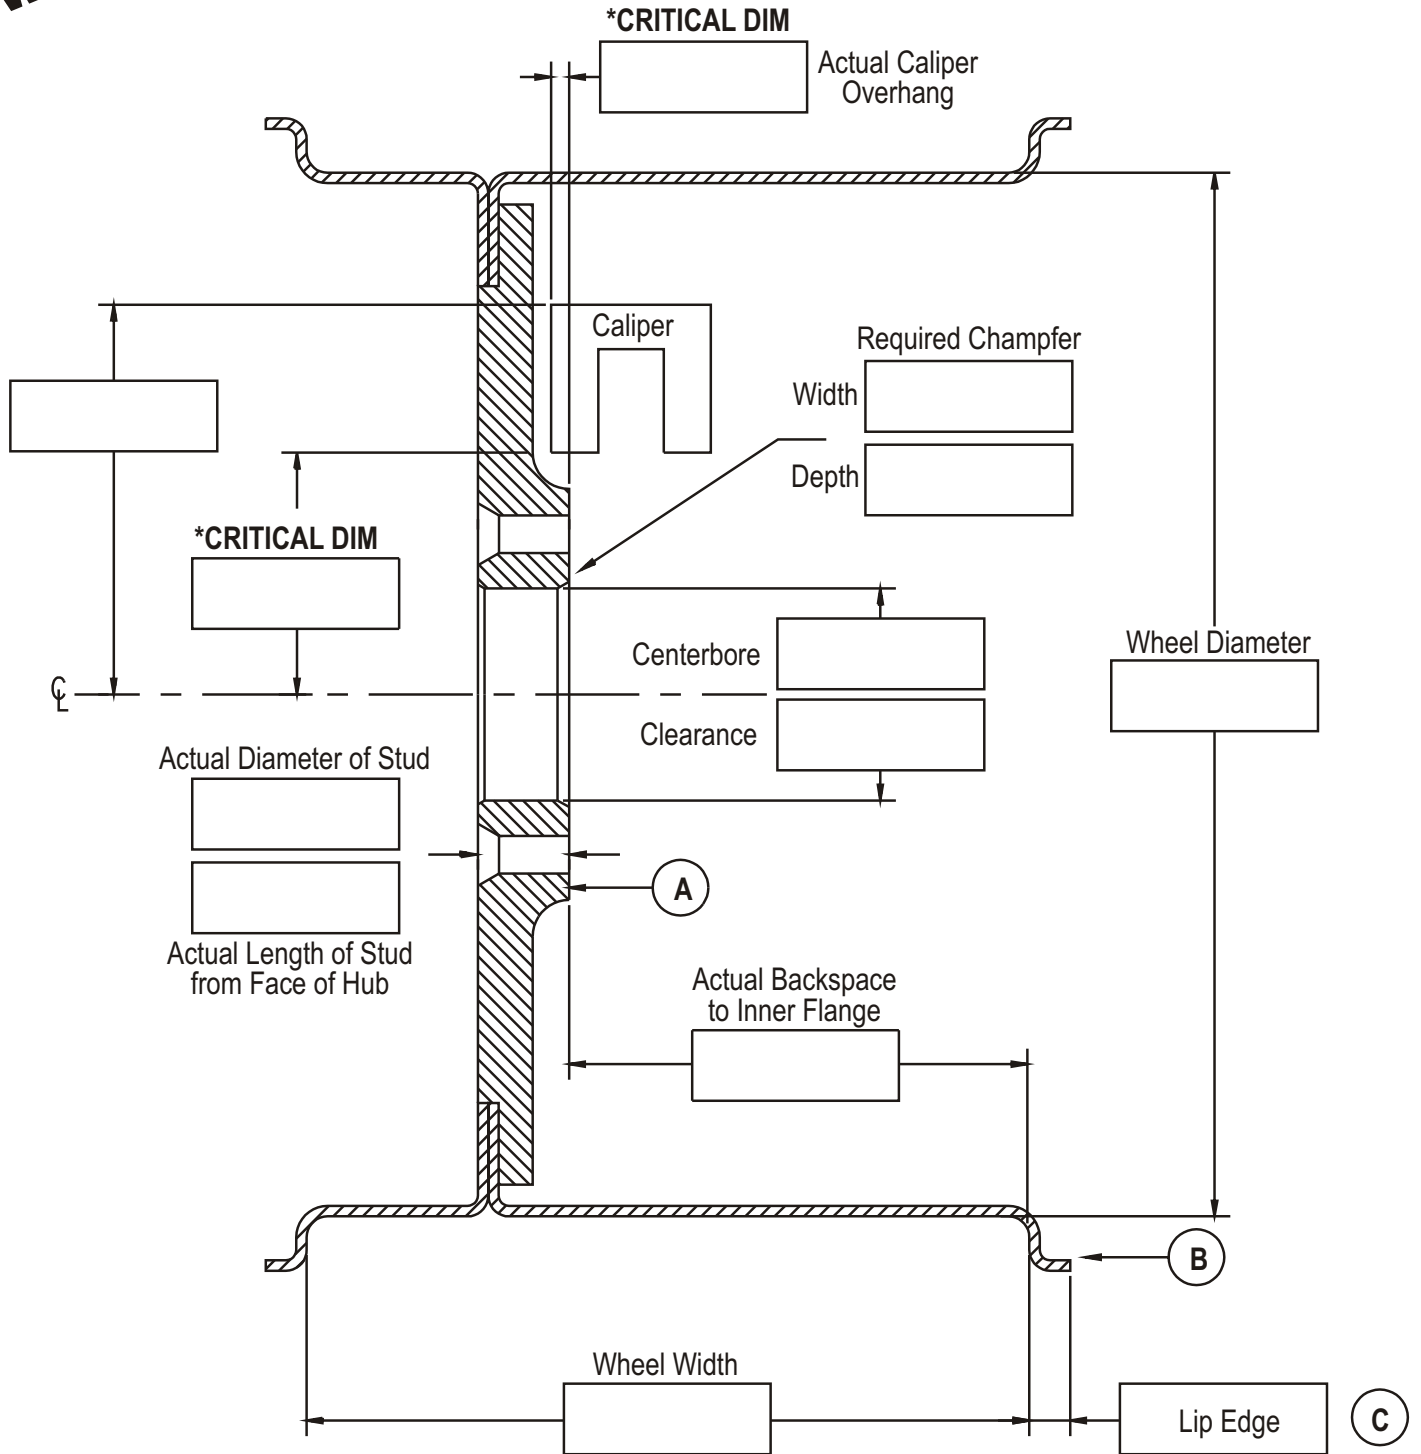

FRONT WHEEL

3 PIECE WHEEL SPEC SHEET

PACK RACING PRODUCTS
 928-771-1763 PHONE
 928-771-1918 FAX
 WWW.PACKRACINGPRODUCTS.COM

QUANTITY BOLT CIRCLE/ PATTERN

Customer	
Address	
Phone	
Car Type	
Car Weight	

FOR ALL WHEELS	
Wheel Style	R/T (5 Lug), LS6 (4-5 Lug), R/R (4-5 Lug)
Wheel Center Finish	Polished, Black
Wheel Rims Finish	Polished
Standard wheel CENTER & RIM finish is POLISHED	

REAR WHEEL

3 PIECE WHEEL SPEC SHEET

PACK RACING PRODUCTS
 928-771-1763 PHONE
 928-771-1918 FAX
 WWW.PACKRACINGPRODUCTS.COM

QUANTITY BOLT CIRCLE/ PATTERN

Customer	
Address	
Phone	
Car Type	
Car Weight	

FOR ALL WHEELS	
Wheel Style	R/T (5 Lug), LS6 (4-5 Lug), R/R (4-5 Lug)
Wheel Center Finish	Polished, Black
Wheel Rims Finish	Polished
Standard wheel CENTER & RIM finish is POLISHED	