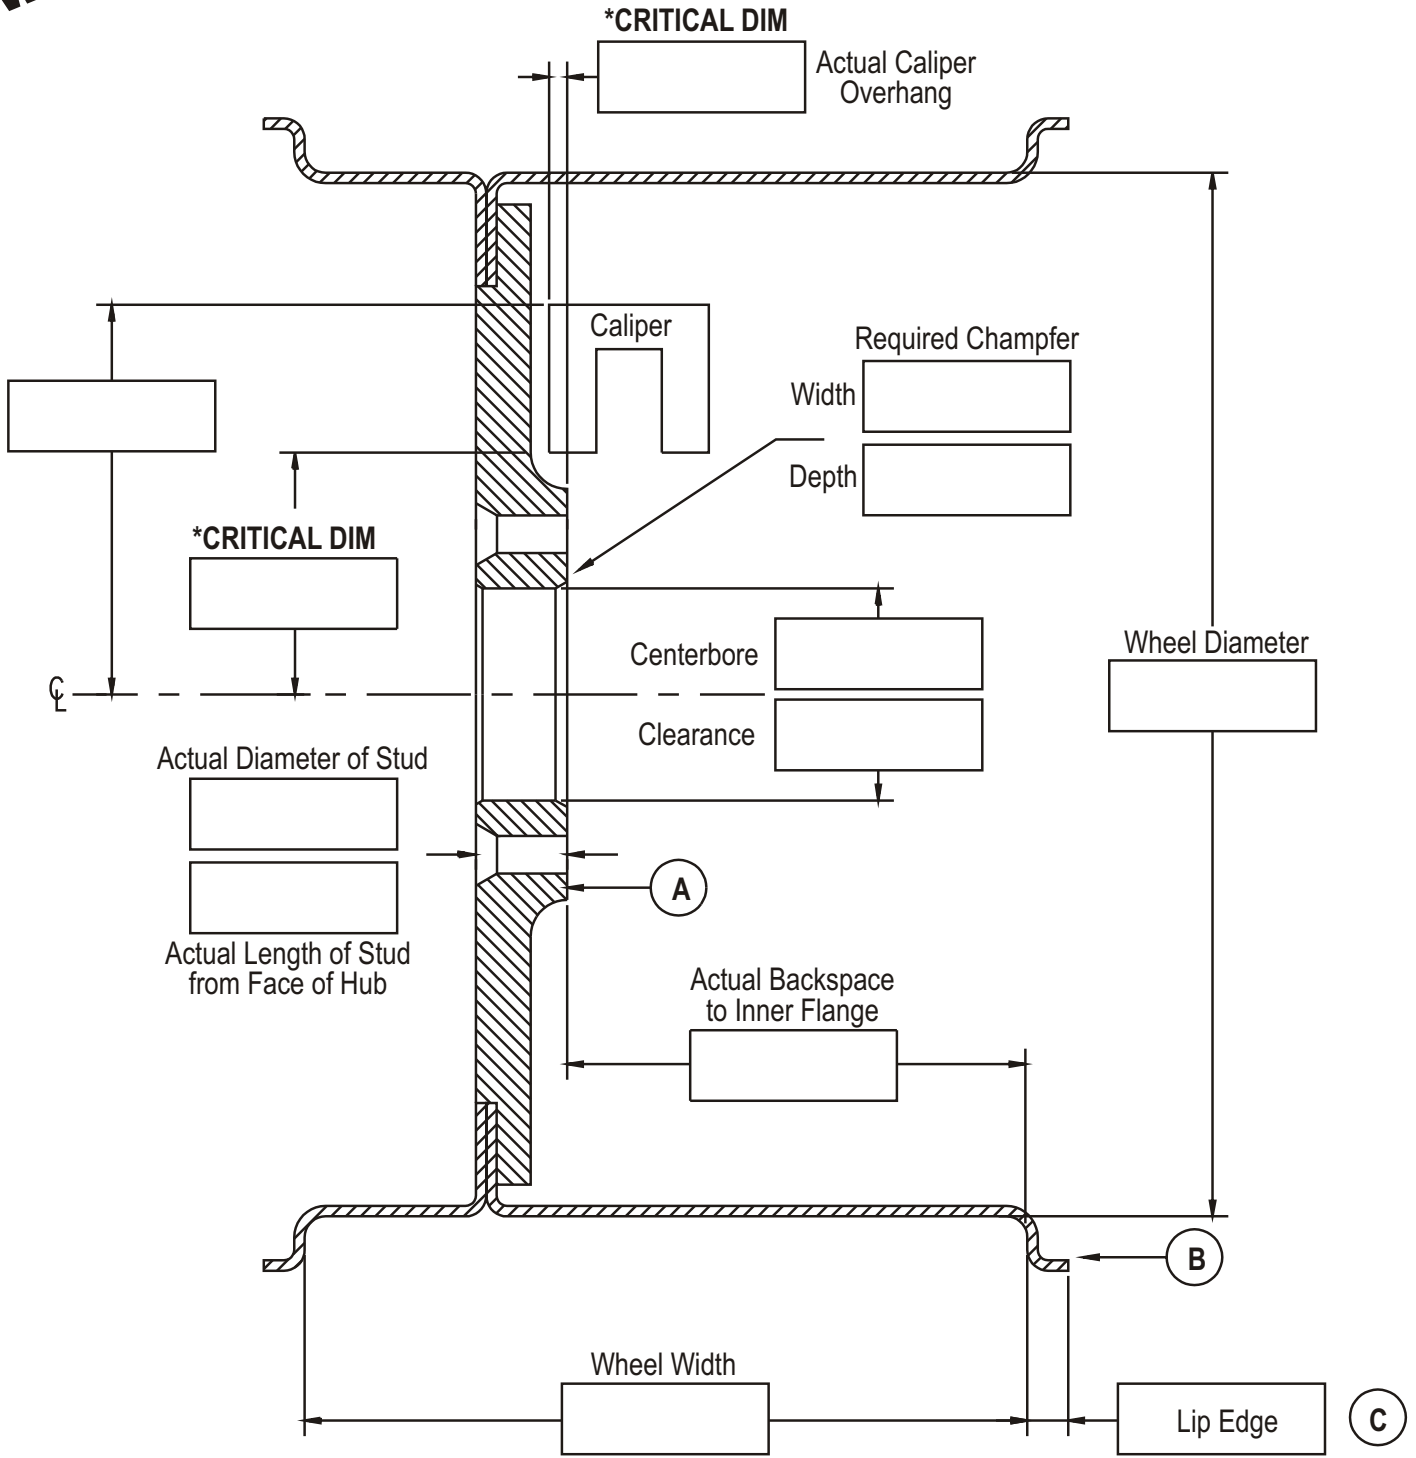

FRONT WHEEL

3 PIECE WHEEL SPEC SHEET

PACK RACING PRODUCTS
 928-771-1763 PHONE
 928-771-1918 FAX
 WWW.PACKRACINGPRODUCTS.COM

QUANTITY BOLT CIRCLE/ PATTERN

Customer	
Address	
Phone	
Car Type	
Car Weight	

FOR ALL WHEELS	
Wheel Style	R/T (5 Lug), LS6 (4-5 Lug), R/R (4-5 Lug)
Wheel Center Finish	Polished, Black
Wheel Rims Finish	Polished
Standard wheel CENTER & RIM finish is POLISHED	

REAR WHEEL

3 PIECE WHEEL SPEC SHEET

PACK RACING PRODUCTS
 928-771-1763 PHONE
 928-771-1918 FAX
 WWW.PACKRACINGPRODUCTS.COM

QUANTITY BOLT CIRCLE/ PATTERN

Customer	
Address	
Phone	
Car Type	
Car Weight	

FOR ALL WHEELS	
Wheel Style	R/T (5 Lug), LS6 (4-5 Lug), R/R (4-5 Lug)
Wheel Center Finish	Polished, Black
Wheel Rims Finish	Polished
Standard wheel CENTER & RIM finish is POLISHED	